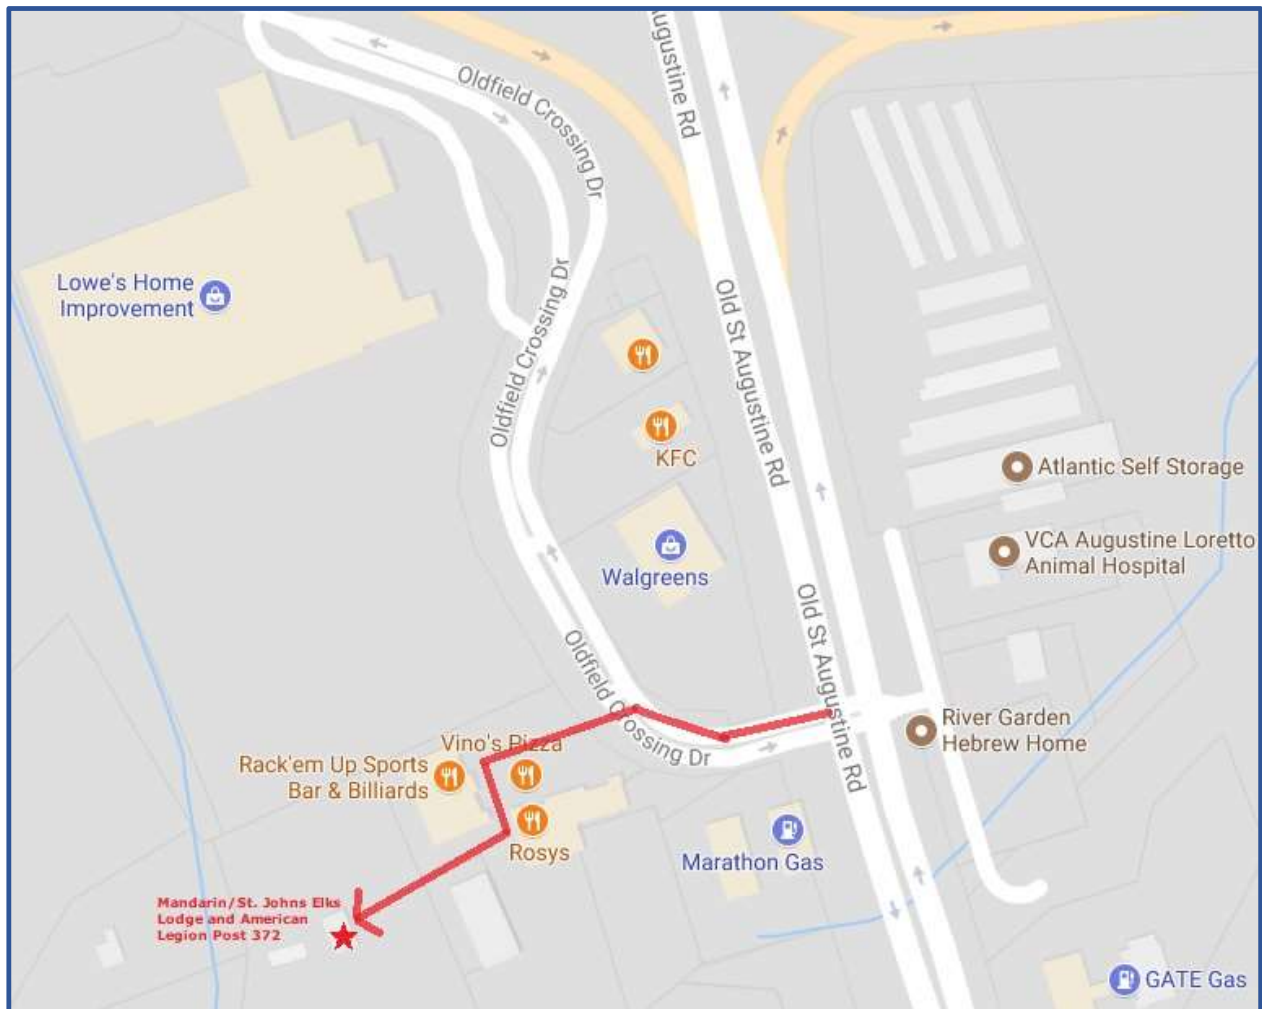

Directions to Post 372

The Mandarin Crossing shopping center is directly across from the Walgreen's on Oldfield Crossing Drive.

The address is 4280 Oldfield Crossing Drive Jacksonville, FL 32223, but if you use your GPS or Google Maps, you will end up in the middle of an apartment complex. Please use the map below to find our location.

The Mandarin/St. Johns Elks Lodge is before the Lowe's on Oldfield Crossing Drive. If you pass Lowe's on your left, you have gone too far. Turn around and take the driveway after you pass the Lowe's entrance on your right.

The Elks Lodge entrance is behind the Mandarin Crossing shopping center. Anytime Fitness and Rack 'em Up Billiards are stores in the shopping center.

Take a right at the end of Anytime Fitness' window You will see a small parking lot, with a dumpster, leading to a driveway. Drive down this driveway and you will find the Mandarin St. Johns Elks Lodge, home to American Legion Post 372.

Open parking is available around the Elks Lodge. Parking on the grass is allowed.

Come to the front door of the Elks Lodge to buzz in and let them know you are here for American Legion Post 372.